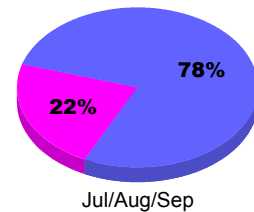

**Membership Results
2012-2013**

**Membership
2011-2012**

Month	Net Memb Goal	Actual New Memb	Actual Dropped Memb	Gain/Loss of Memb	Gain/Loss of Memb
Jul/Aug/Sep	150	85	-66	19	18
Totals	150	85	-66	19	18

Membership Results 2012-2013

Goal, New, Dropped, Gain/Loss

Comparison of Membership Gain/Loss

Current Year Compared to the Previous Year

Gender Comparison 2012-2013

Male Female