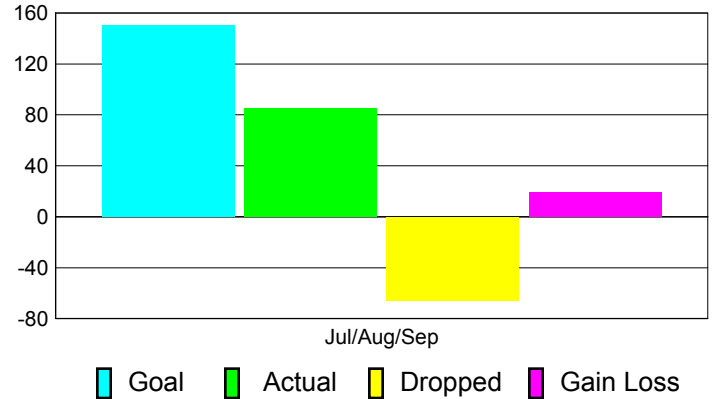

Membership Results 2012-2013

Goal, New, Dropped, Gain/Loss